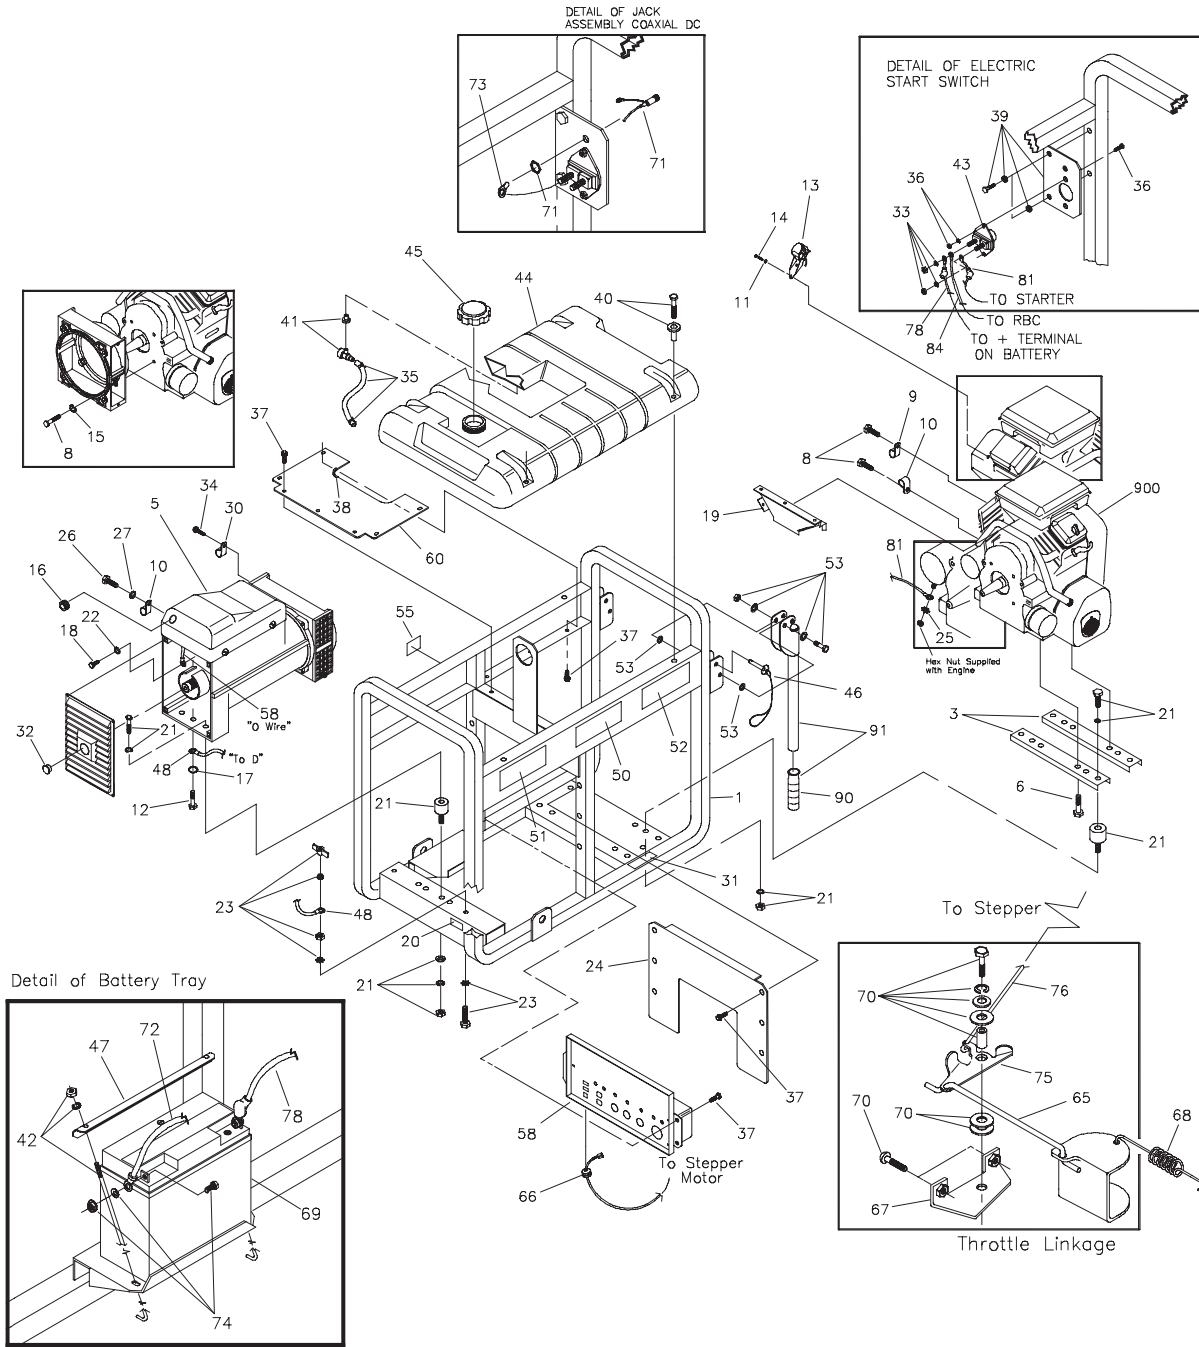

EXPLODED VIEW – MAIN UNIT

Copyright © 2006 Briggs & Stratton Power Products Group, LLC. All rights reserved. No part of this material may be reproduced or transmitted in any form by any means without the express written permission of Briggs & Stratton Power Products Group, LLC.

PARTS LIST – MAIN UNIT

Item	Part #	Description	Item	Part #	Description
1	M189487GS	CRADLE	65	95921GS	LINKAGE, Bell Crank to Throttle
3	M77304GS	SUPPORT, Engine	66	62265GS	GROMMET, Rubber
5	NSP	ASSY, Alternator (see page 6)	67	95349GS	PLATE, Adjust
6	75246GS	SELF TAPPING, 3/8"-16 x 1-1/4" Lg.	68	96717GS	SPRING
8	22511GS	CAPSCREW, 3/8 x 1-1/4"	69	193043GS	BATTERY
9	96832GS	CLAMP, Hose	70	194543GS	KIT, Throttle Linkage Hardware
10	55934GGS	CLAMP, Hose	71	188989GS	ASSY, Jack, DC
11	*	WASHER, M8 - Lock	72	19753621GS	CABLE, Battery Negative
12	*	HHCS, M8 - 1.25 x 20 Lg.	73	58359GS	LUG, 5/16 #22/18 I-S
13	96867GS	ASSY, Stepper Motor	74	193347GS	KIT, Battery Hardware
14	*	HHCS, M8 1.25 x 20	75	95348GS	BRACKET, Bell Crank
15	*	WASHER, 3/8" Lock	76	95920GS	LINKAGE, Stepper Motor to Bell Crank
16	B4794GS	GROMMET, Generator Cover	78	189302DGS	CABLE, Battery Positive
17	*	WASHER, 5/16" Shakeproof	81	189302AGS	ASSY, Wire, #16
18	*	HHCS, M5 - 0.8 x 12	84	186102GS	WIRE, Harness
19	J93074GS	SHIELD, Heat	90	198669GS	GRIP
20	B4986GS	DECAL, Ground	91	B193200GS	ASSY, Handle (Includes Item 90)
21	194526GS	KIT, Vibration Mount	900	§	ENGINE
22	49226GS	WASHER, M5 Lock			
23	194533GS	KIT, Grounding Hardware			
24	JB5567GS	SHIELD, Heat			
25	*	WASHER, M6 Shakeproof			
26	*	HHCS, M6 - 1.0 X 16 Lg.			
27	*	WASHER, Flat M6			
30	55934TGS	CLAMP, Hose			
31	196830GS	DECAL, Caution Hot Muffler			
32	187049GS	PLUG, Dome			
33	194441GS	KIT, Hardware Contact Starter			
34	*	PPHMS, M5-0.8 x 16			
35	791745	KIT, Hose, Fuel (cut to fit)			
36	194440GS	KIT, Starter Mounting Hardware			
37	B2153GS	SCREW, #12 Self Driller			
38	A5850GS	U-CHANNEL, .09" Groove x 4"			
39	194439GS	KIT, Mounting Plate			
40	194401GS	KIT, Hardware Tank, Fuel (Includes Qty of 4)			
41	192980GS	KIT, Valve, Fuel Shut-Off			
42	193986GS	KIT, J-Bolt with Hardware			
43	77282GS	SWITCH, Starter			
44	B1997GS	ASSY, Tank, Fuel (Includes Item 41)			
45	B4325GS	CAP, Fuel Tank			
46	B4135GS	PIN, with Lanyard			
47	M96925GS	BRACKET, Battery Tie Down			
48	19553621GS	ASSY, Wire, Ground			
50	188333GS	DECAL, Instruction, Fuel Level			
51	194799GS	DECAL, Danger			
52	93826GS	DECAL, Start Instructions			
53	194034GS	KIT, Hardware Fold Down Handle			
55	197798GS	DECAL, Fuel Shut-Off			
58	186076GS	ASSY, Control Panel (see page 4)			
60	JB4509AGS	SHIELD, Heat			

Parts Not Illustrated	
692099	MUFFLER
690898	CLAMP, Muffler
691513	BRACKET, Muffler
392390	SPARK ARRESTOR
690661	SCREW, Set
692056	BOLT
692359	SCREW
191423GS	MANUAL, Operator's
MS5375	MANUAL, Engine
BB3061GS	OIL BOTTLE
B4177GS	CHARGE, Battery Float
B3518GS	CAP, Funnel, Oil Bottle
43438GS	PLUG, 120/240V, 30A, 4 Prong
93568GS	PLUG, 125V, 20A
100523GS	PLUG, 120V/30A, 3 Prong
5049S	OIL FILTER
B4767GS	COVER, Storage
65787GS	CABLE, Battery Charge
394018S	ELEMENT, Air Filter
272490S	PRE-CLEANER, Air
72347GS	SPARK PLUG
193985GS	KIT, Decals, Service

Optional Accessories Not Included:	
84883GS	Cord Wrap
100031	STABILIZER, Fuel

* - Items without part numbers are common fasteners and can be found at your local hardware store.

§ - Contact Engine Manufacturer